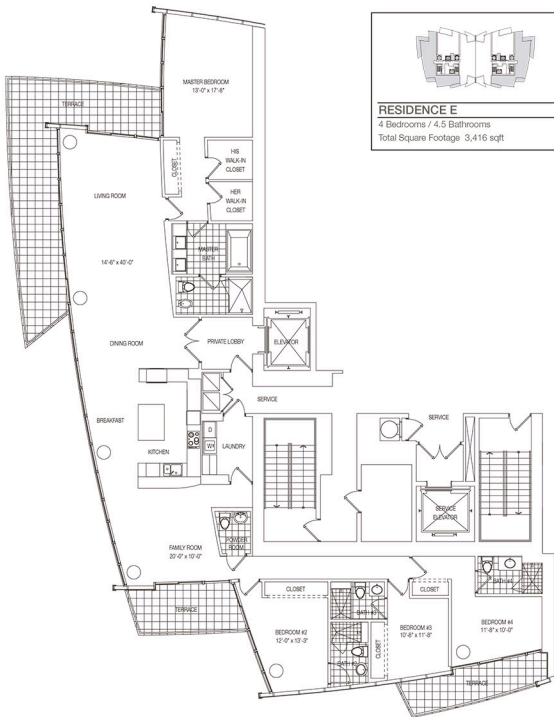

**RESIDENCE A**

3 Bedrooms / 3.5 Bathrooms

Total Square Footage: 2,843 sqft

**RESIDENCE B1**

1 Bedrooms / 1.5 Bathrooms

Total Square Footage: 1,090 sqft

**RESIDENCE B2**

1 Bedroom + Den / 2 Bathrooms

Total Square Footage: 1,495 sqft

### RESIDENCE C

2 Bedrooms + Den / 3 Bathrooms

Total Square Footage: 1,923 sqft

## RESIDENCE D

3 Bedrooms / 3.5 Bathrooms

Total Square Footage: 2,617 sqft

**RESIDENCE E**

4 Bedrooms / 4.5 Bathrooms  
 Total Square Footage 3,416 sqft