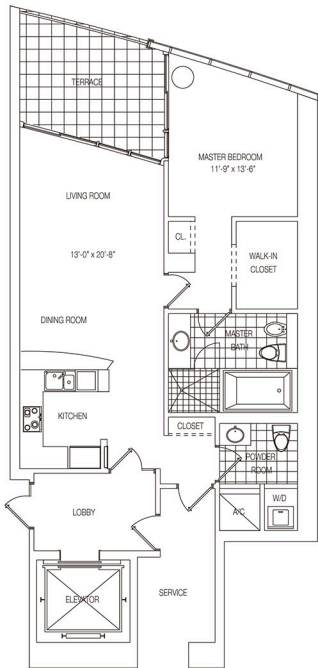

**RESIDENCE A**

3 Bedrooms / 3.5 Bathrooms

Total Square Footage: 2,843 sqft

**RESIDENCE B1**

1 Bedrooms / 1.5 Bathrooms

Total Square Footage: 1,090 sqft

**RESIDENCE B2**

1 Bedroom + Den / 2 Bathrooms

Total Square Footage: 1,495 sqft

### RESIDENCE C

2 Bedrooms + Den / 3 Bathrooms

Total Square Footage: 1,923 sqft