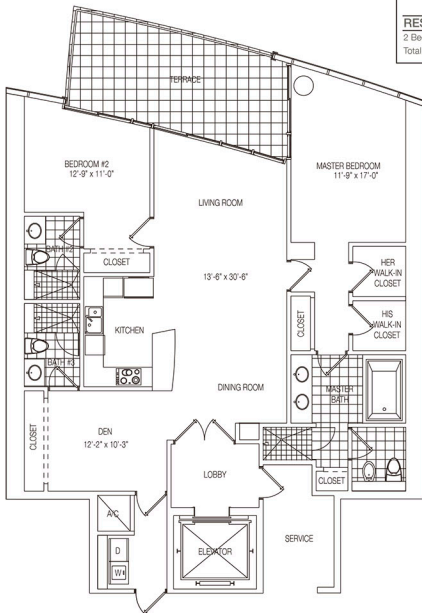

**RESIDENCE A**

3 Bedrooms / 3.5 Bathrooms

Total Square Footage: 2,843 sqft

**RESIDENCE B1**

1 Bedrooms / 1.5 Bathrooms

Total Square Footage: 1,090 sqft

**RESIDENCE B2**

1 Bedroom + Den / 2 Bathrooms

Total Square Footage: 1,495 sqft

### RESIDENCE C

2 Bedrooms + Den / 3 Bathrooms

Total Square Footage: 1,923 sqft