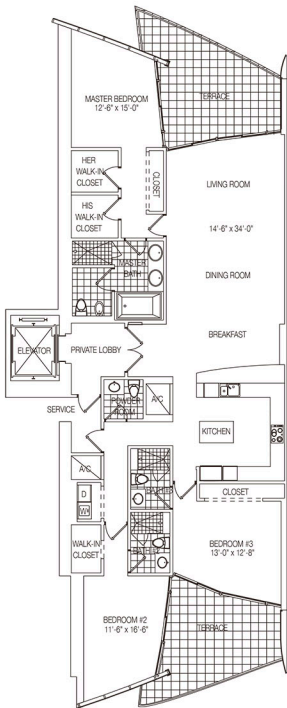

**RESIDENCE A**

3 Bedrooms / 3.5 Bathrooms

Total Square Footage: 2,843 sqft

**RESIDENCE B1**

1 Bedrooms / 1.5 Bathrooms

Total Square Footage: 1,090 sqft

**RESIDENCE B2**

1 Bedroom + Den / 2 Bathrooms

Total Square Footage: 1,495 sqft

### RESIDENCE C

2 Bedrooms + Den / 3 Bathrooms

Total Square Footage: 1,923 sqft