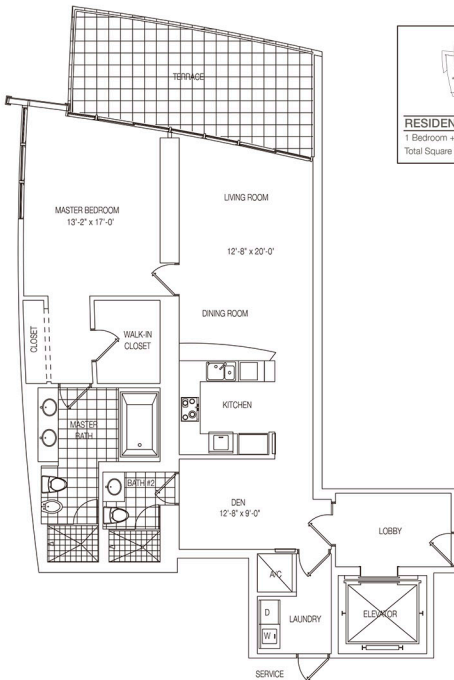

**RESIDENCE A**

3 Bedrooms / 3.5 Bathrooms

Total Square Footage: 2,843 sqft

**RESIDENCE B1**

1 Bedrooms / 1.5 Bathrooms

Total Square Footage: 1,090 sqft

**RESIDENCE B2**

1 Bedroom + Den / 2 Bathrooms

Total Square Footage: 1,495 sqft

### RESIDENCE C

2 Bedrooms + Den / 3 Bathrooms

Total Square Footage: 1,923 sqft